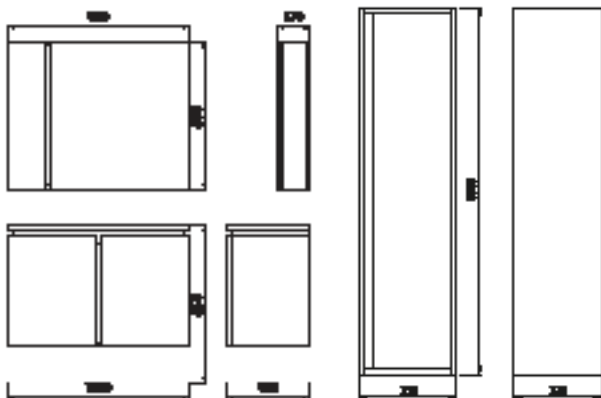

TECHNICAL DRAWING

SPECIFICATIONS

SOFT CLOSING
DOOR

LED Lighting is activated by
opening the right door

HIGH CABINET

SOFT CLOSING
DOOR

Other Sizes

- Verti 80 Set

creavit.com.tr

[f](#) [t](#) [i](#) [@](#) /creavitTurkiye

Creavit keeps its rights of making any change to the products.

Quality Management System

Customer Satisfaction Certificate

Environmental Management System

LGA

Germany Accreditation Certificate

kiwa

Netherlands Accreditation Certificate

GOST - R

Russia Accreditation Certificate

UkrSEPRO

Ukraine Accreditation Certificate

Israel Accreditation Certificate

Nigeria Accreditation Certificate

European Accreditation Certificate

Turkish Accreditation Certificate